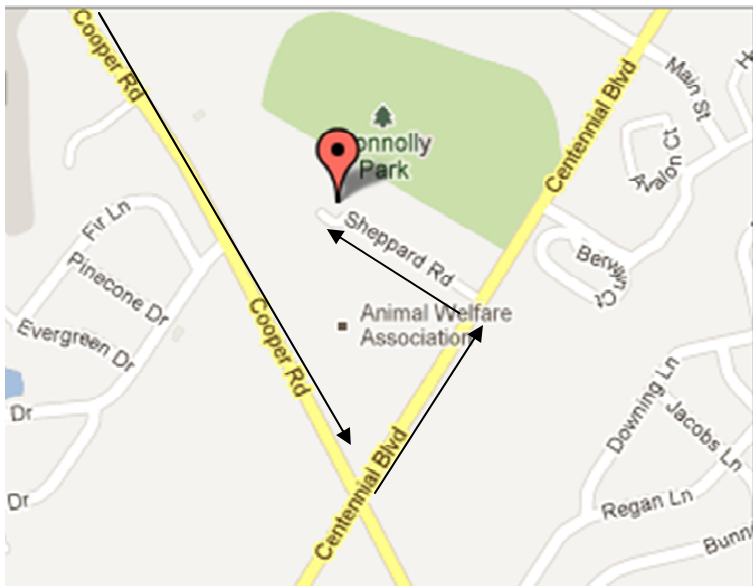

SHEPPARD OFFICE PARK

900 SHEPPARD ROAD * VOORHEES, NEW JERSEY 08043

PHONE: (856) 751-6600 * FAX: (856) 751-5556

website: www.siddiqimd.com